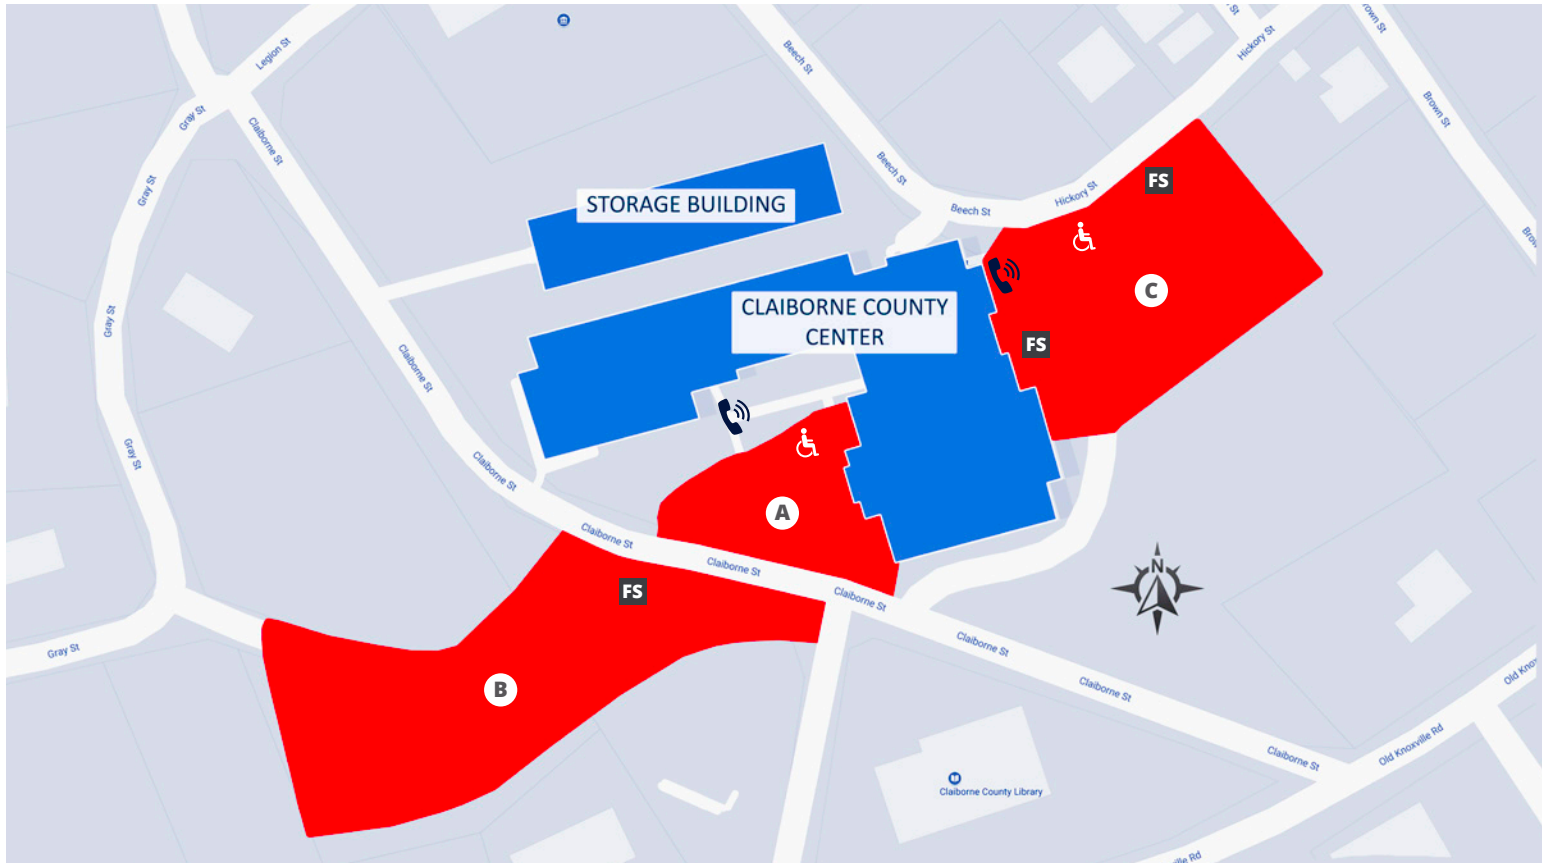

Claiborne County Campus

WALTERS STATE COMMUNITY COLLEGE

Campus Parking

faculty/staff
Lot A
additional parking
marked in Lots B, C

visitor
Lot A

student
Lots B, C

-  Safety / Emergency Phones
-  Parking for Individuals with Disabilities
-  Faculty/Staff Parking

*Smoking is permitted in personal vehicles only.
Smoking is not allowed in buildings or outside open areas of the campus.
Be aware of pedestrian traffic. Slow down!*