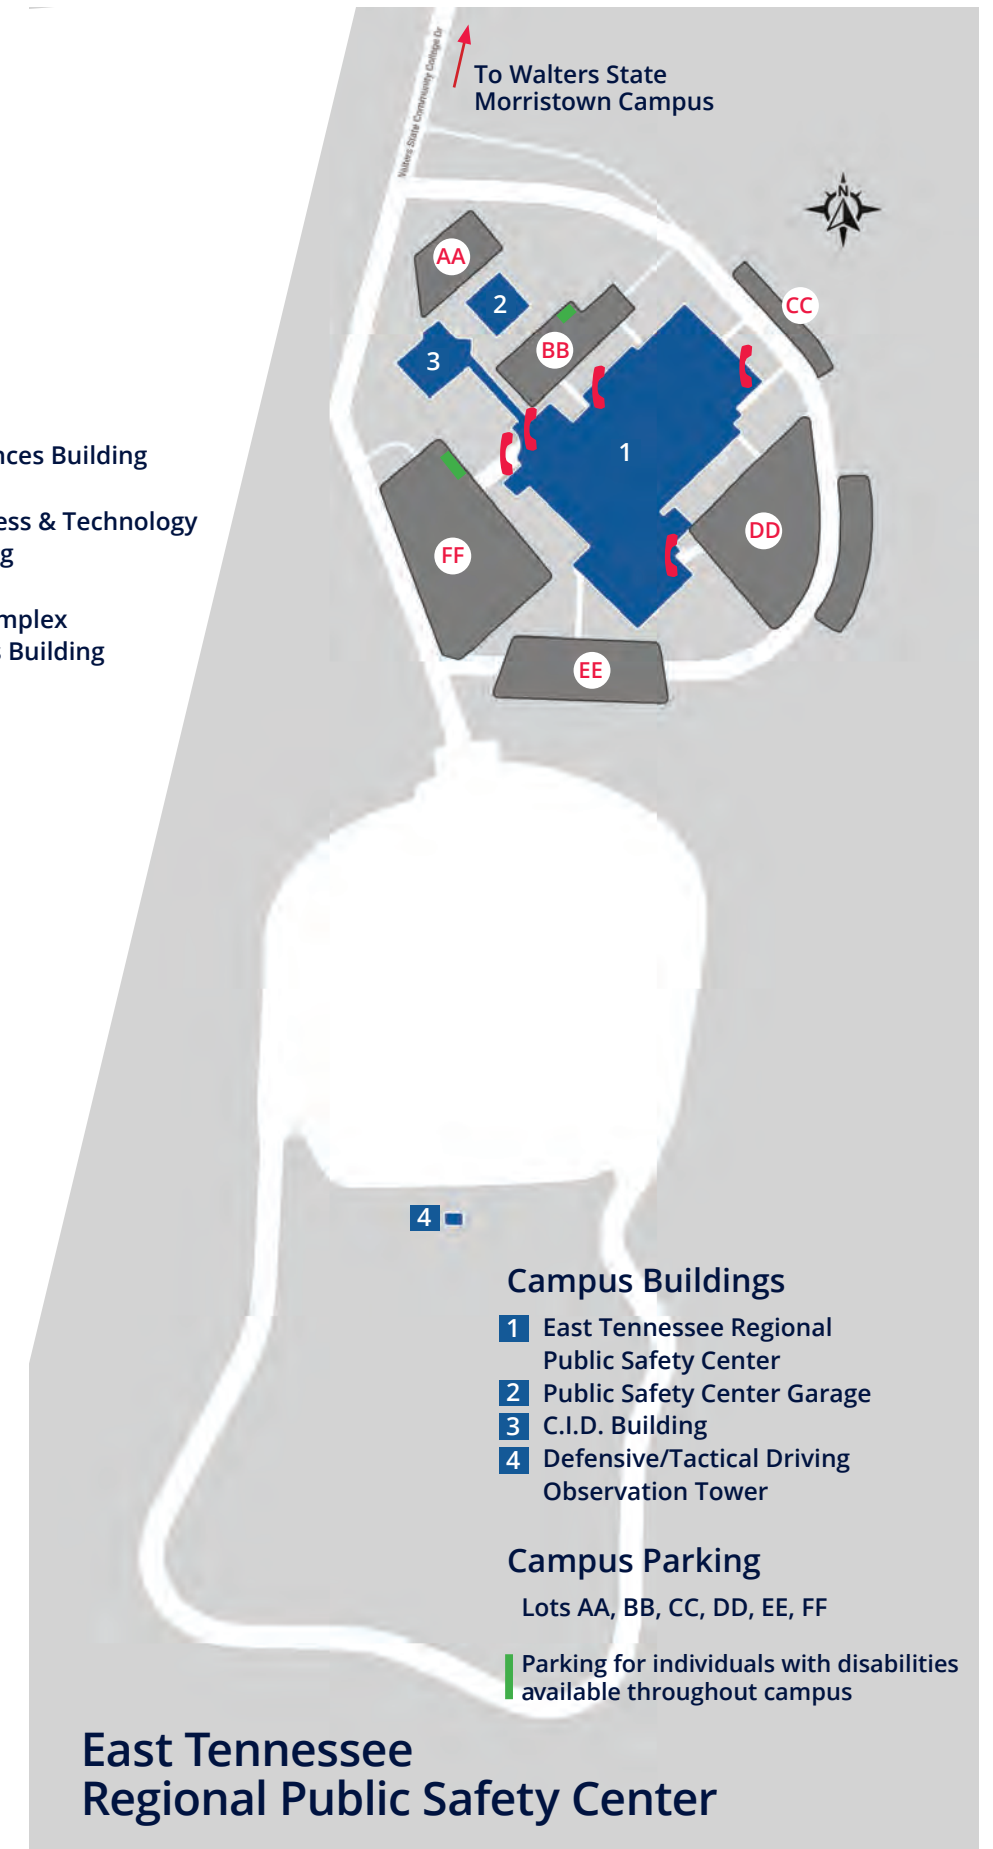

### Campus Parking

**Faculty/Staff/Visitor** (permit only)  
Lots A, B, C, F, G, H, I, J, K, L, S

**Student/Open** (no permit)  
Lots D, E, P, Q, R  
after 5 PM students may use Lots A, B, G, J, L, S

Parking for individuals with disabilities available throughout campus

Motorcycle parking available in student lots D, Q, R.

Safety / Emergency Phones

*Smoking is permitted in personal vehicles only.*

*Smoking is not allowed in buildings or outside open areas of the campus.*

### Campus Buildings

- 1 East Tennessee Regional Public Safety Center
- 2 Public Safety Center Garage
- 3 C.I.D. Building
- 4 Defensive/Tactical Driving Observation Tower