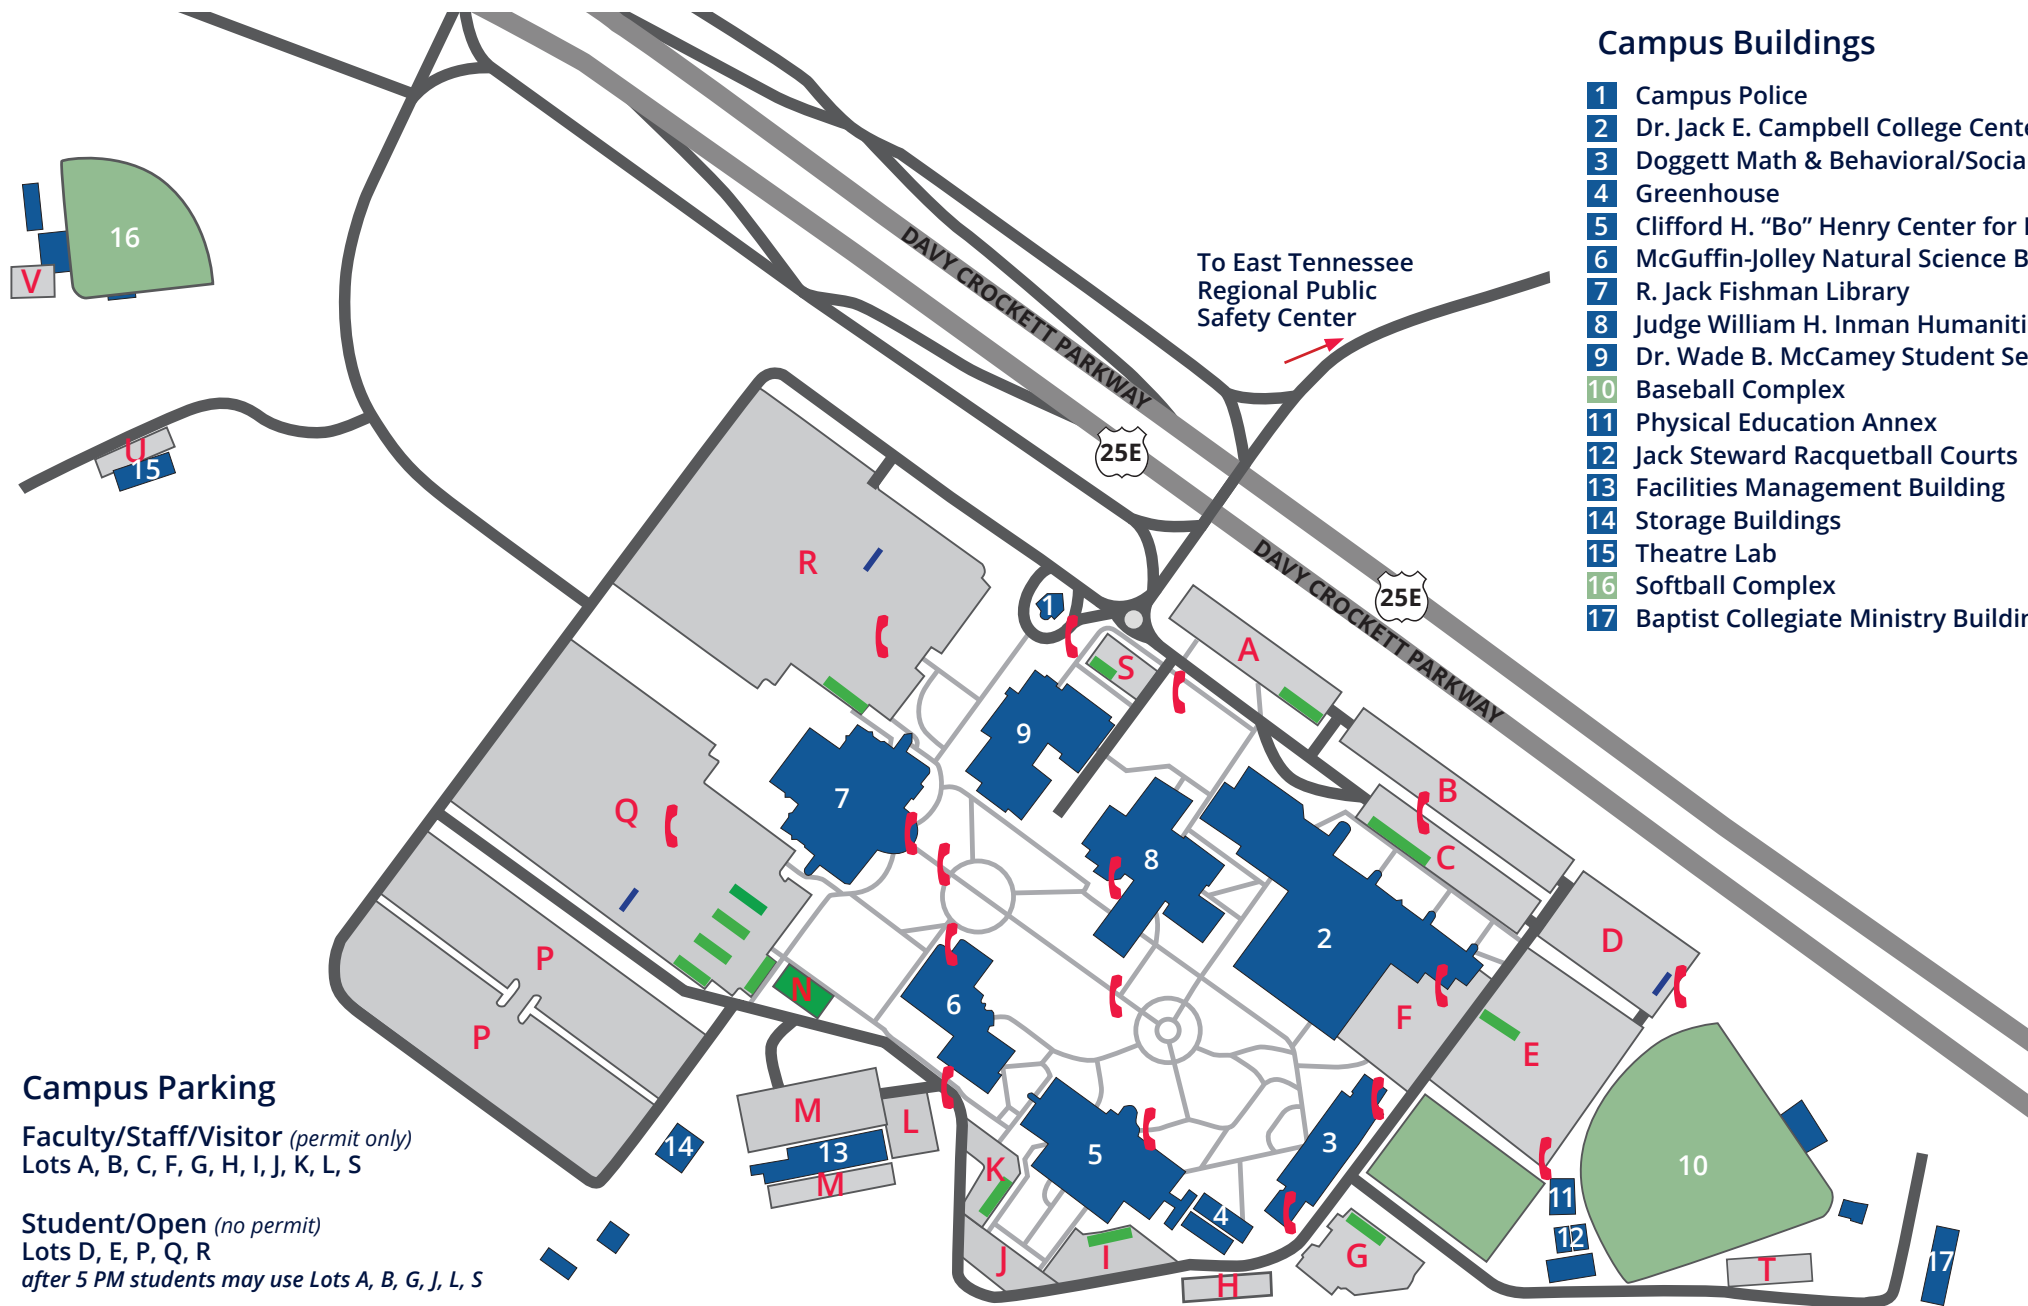

## Morristown Campus

### Campus Parking

**Faculty/Staff/Visitor** (permit only)  
Lots A, B, C, F, G, H, I, J, K, L, S

**Student/Open** (no permit)  
Lots D, E, P, Q, R  
after 5 PM students may use Lots A, B, G, J, L, S

Parking for individuals with disabilities available throughout campus

### Campus Parking

Lots AA, BB, CC, DD, EE, FF

Parking for individuals with disabilities available throughout campus

## East Tennessee Regional Public Safety Center