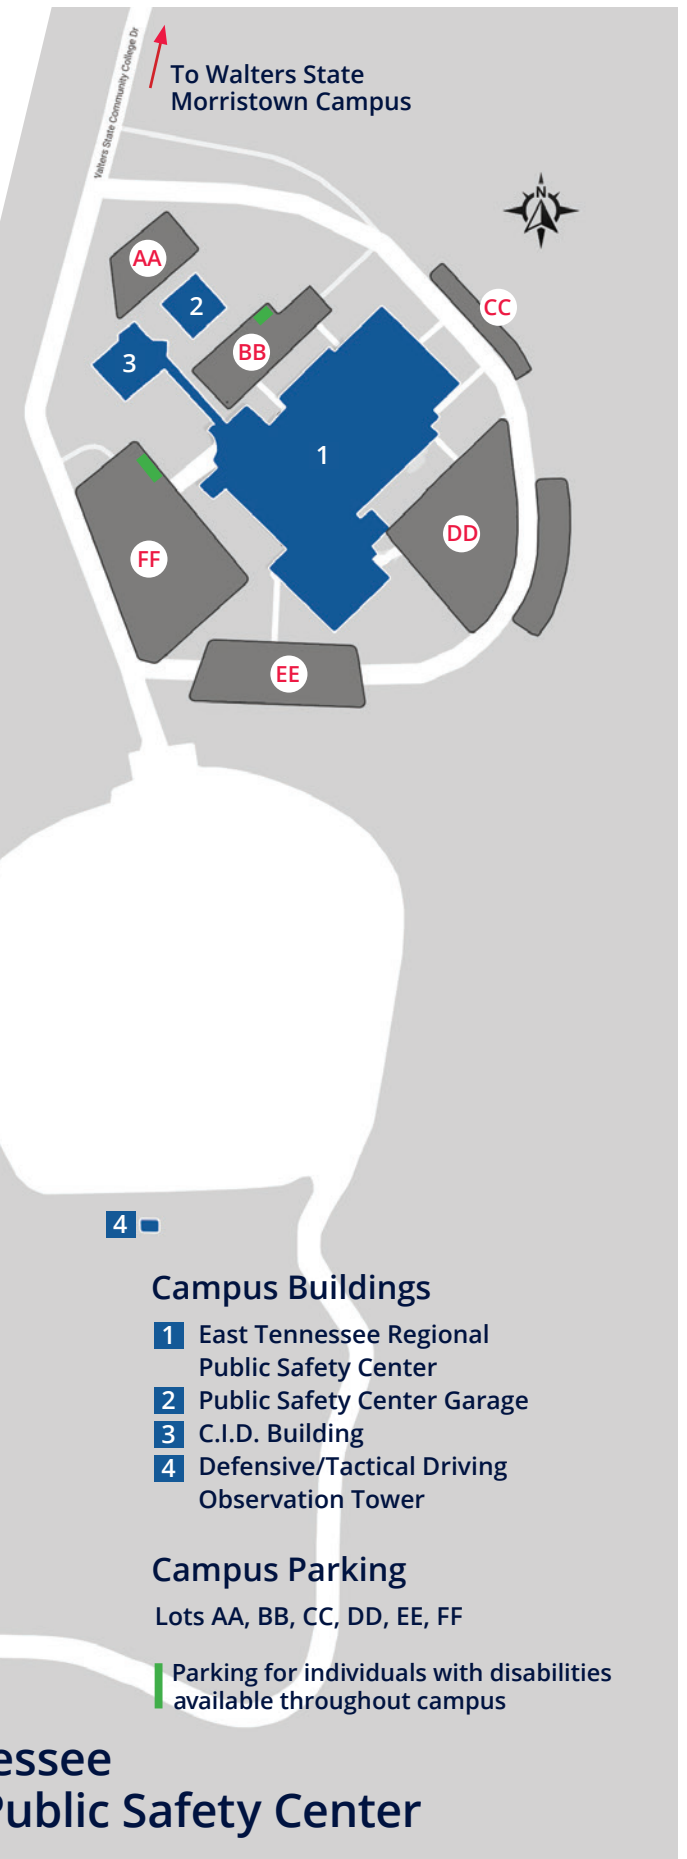

### Campus Parking

**Faculty/Staff/Visitor** (permit only)  
 Lots B1, B2, B3, B4, D, E, F1, F2, F3, F4, G1, G2, G3

**Student/Open** (no permit)  
 Lots A1, A2, A3, A4, C1, C2, C3, K1, K2, K3, K4, K5, K6, J1, J2, J3, J4

Parking for individuals with disabilities available throughout campus

Motorcycle parking available in student lots A4, C1, K5.

*Smoking is permitted in personal vehicles only.  
 Smoking is not allowed in buildings or outside open areas of the campus.  
 Be aware of pedestrian traffic. Slow down!*

### Campus Buildings

- 1 East Tennessee Regional Public Safety Center
- 2 Public Safety Center Garage
- 3 C.I.D. Building
- 4 Defensive/Tactical Driving Observation Tower

### Campus Parking

Lots AA, BB, CC, DD, EE, FF

Parking for individuals with disabilities available throughout campus